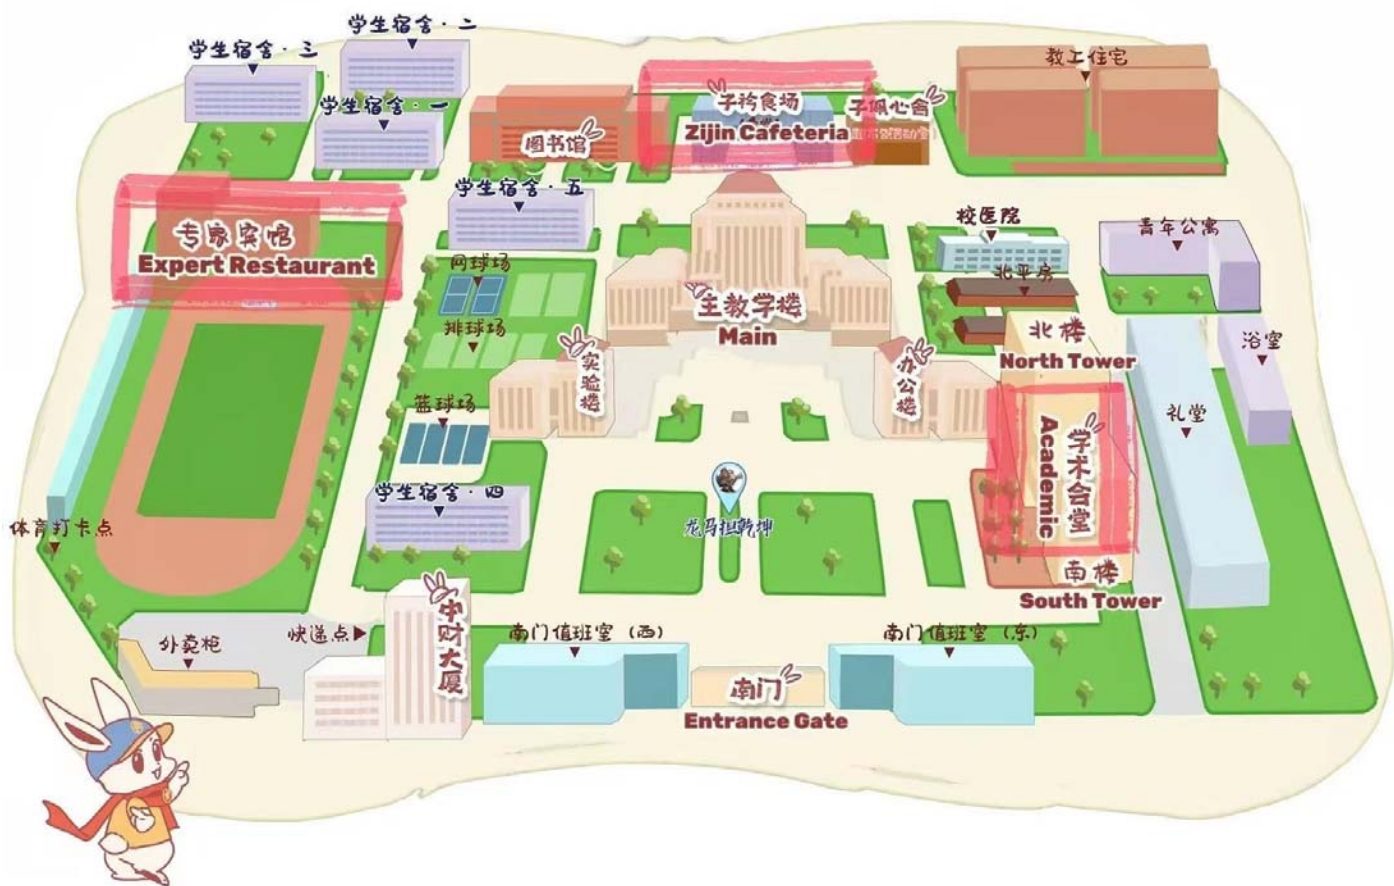

Campus Map of Central University of Finance and Economics (CUFE)
39 South College Road (also known as “39 Xueyuan South Road”), Haidian District
 中央财经大学（学院南路校区）校园地图

Entrance Gate (南门): please show your ID/passport to the security staff to pass the gate 记得在校门刷身份证或向保安出示护照进门

Academic Building (学术会堂): This building has a North tower and a South tower. The two towers are connected through the corridor on the **7th floor**. 学术会堂分北楼和南楼，南北两楼可以通过 7 楼的走廊连通穿行。

North Tower (北楼) 6th floor (6 楼):

Zijin Cafeteria (子衿食堂):

3rd floor Chinese Buffet Area (三楼中餐自助厅) → Reception dinner on Dec 13 (12月13日招待晚餐地点)

3rd floor Western Buffet Area (三楼西餐自助厅) → Lunch on Dec 14 (12月14日午餐地点)

Expert Restaurant (专家宾馆) → Dinner on Dec 14 (12月14日晚餐地点)

CUFE Campus and the Mannsic Hotel

中央财经大学学院南路校区与慢曲酒店

Mannsic Hotel 慢曲酒店

Address: No. 33 Xueyuan South Road, Haidian District, Beijing (east side of CUFE)

地址：北京市海淀区学院南路 33 号（中央财经大学东侧）